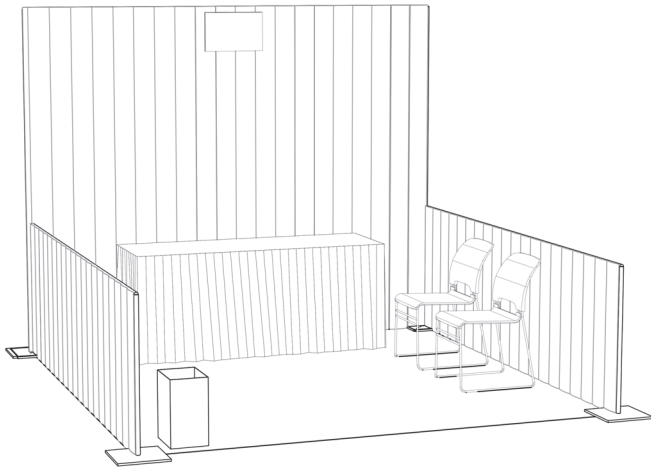

Booth package

Booth Size

10x10 \$785.00

10x20 \$960.00

To order a package please contact your IBS Sales Representative or email us at ExpoSales@nahb.org

10' x 10' Exhibit Package

Package Includes:

- (1) 6'L x 30"H Draped Table
- (2) Limerick® Chairs by Herman Miller
- (1) 10' x 10' Gray Carpet
- (1) Corrugated Wastebasket
- (1) 11"h x 17"w ID Sign
- (1) 500 Watt Electrical Outlet

10' x 20' Exhibit Package

Package Includes:

- (2) 6'L x 30"H Draped Table
- (2) Limerick® Chairs by Herman Miller
- (1) 10' x 20' Gray Carpet
- (1) Corrugated Wastebasket
- (1) 11"h x 17"w ID Sign
- (1) 500 Watt Electrical Outlet