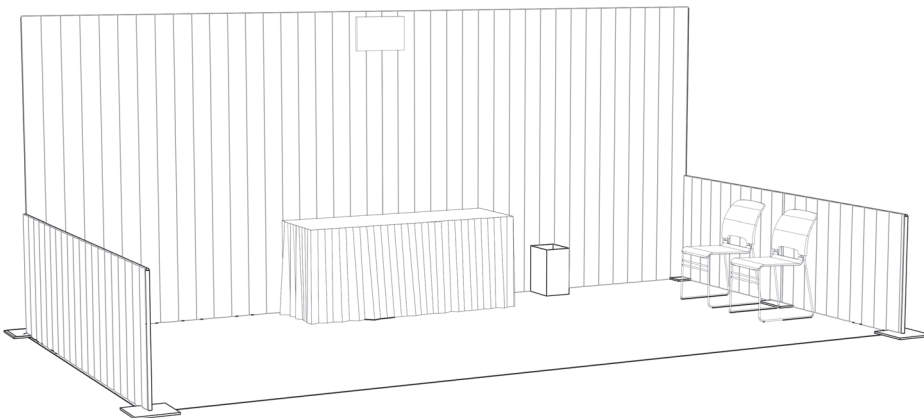

Booth package

Booth Size

10x10 \$785.00

10x20 \$960.00

To order a package please contact your IBS Sales Representative or email us at ExpoSales@nahb.org

10' x 10' Exhibit Package

Package Includes:

- (1) 6'L x 30"H Draped Table
- (2) Limerick® Chairs by Herman Miller
- (1) 10' x 10' Gray Carpet
- (1) Corrugated Wastebasket
- (1) 11"h x 17"w ID Sign
- (1) 500 Watt Electrical Outlet

10' x 20' Exhibit Package

Package Includes:

- (2) 6'L x 30"H Draped Table
- (2) Limerick® Chairs by Herman Miller
- (1) 10' x 20' Gray Carpet
- (1) Corrugated Wastebasket
- (1) 11"h x 17"w ID Sign
- (1) 500 Watt Electrical Outlet