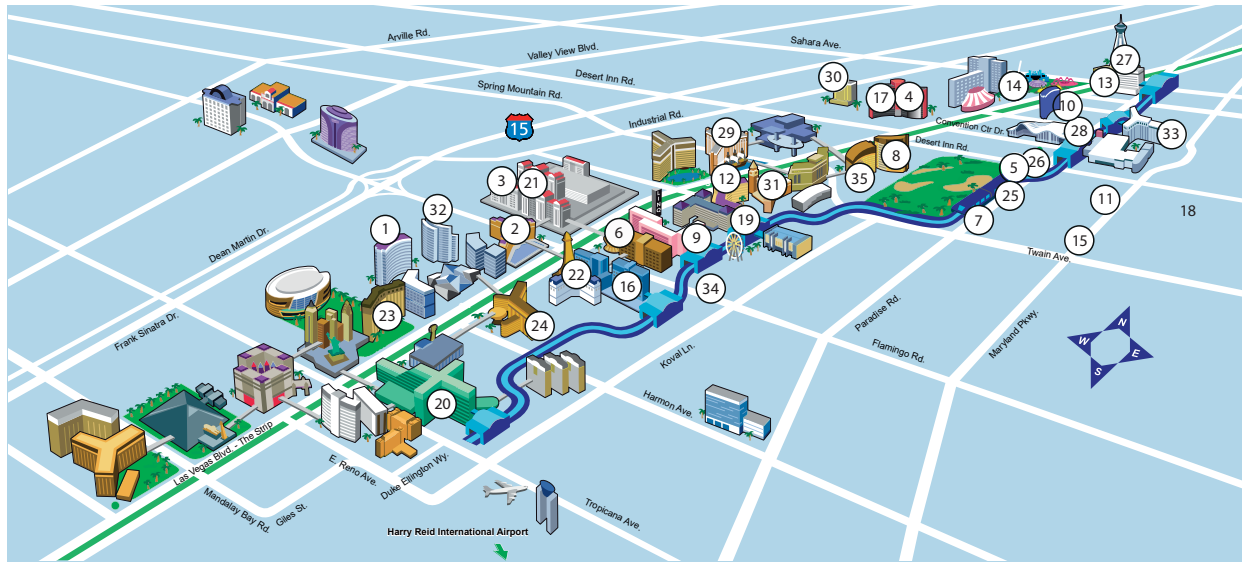

Official IBS & KBIS Hotel Shuttles

*Hotel shuttles & boarding locations are subject to change

#	Hotel	Route	
1	Aria Resort & Casino	6	Tour Bus Lobby
2	Bellagio	5	Tour Bus Lobby
3	Caesars Palace	4	Colosseum Entrance
4	Conrad Las Vegas at Resorts World	10	Tour Bus Area by the South Porte Cochere
5	Courtyard by Marriott Convention Center	Walk	
6	Cromwell	8	Flamingo Tour Bus Area by the Garage
7	Embassy Suites Convention Center	11	Outside Main Lobby
8	Encore Las Vegas (IBS & KBIS HQ)	1	Curbside at Tour Bus Area
9	Flamingo Las Vegas	8	Tour Bus Area by Parking Garage
10	Fontainebleau Las Vegas	Walk	
11	Hampton Inn Las Vegas Convention Center	Walk	
12	Harrah's Hotel and Casino Las Vegas	8	Tour Bus Area
13	Hilton Grand Vacations Club on Paradise	2	Curbside on Karen
14	Hilton Grand Vacations Club on the Las Vegas Strip	2	Main Entrance
15	Home2 Suites Las Vegas Convention Center	Walk	
16	Horseshoe Las Vegas Hotel & Casino	7	North Flamingo Entrance
17	Las Vegas Hilton at Resorts World	10	Tour Bus Area by the South Porte Cochere
18	Las Vegas Marriott Convention Center	Walk	
19	The LINQ Las Vegas Hotel & Casino	8	Walk to Harrah's Tour Bus Area
20	MGM Grand	9	Grand Garden Entrance
21	Nobu Hotel	4	Colosseum Entrance
22	Paris Las Vegas	7	Walk to Horseshoe to Board Bus
23	Park MGM	6	Tour Bus Area
24	Planet Hollywood Resort & Casino	9	Tour Bus Area
25	Renaissance Las Vegas Hotel	Walk	
26	Residence Inn by Marriott Las Vegas Convention Center	Walk	
27	Sahara Las Vegas	2	Left of Paradise Entrance off Paradise Rd
28	Springhill Suites Las Vegas Convention Center	Walk	
29	Treasure Island	3	Curbside on Siren's Cove Blvd.
30	Trump International Hotel Las Vegas	3	Curbside Outside Main Lobby
31	The Venetian	11	Tour Bus Lobby
32	Vdara Hotel & Spa at CityCenter	6	Walk to Aria Tour Bus Lobby
33	Westgate Hotel	Walk	
34	Westin Las Vegas Hotel & Spa	7	Main Entrance
35	Wynn Las Vegas (IBS & KBIS HQ)	1	Walk to Encore Tour Bus Area