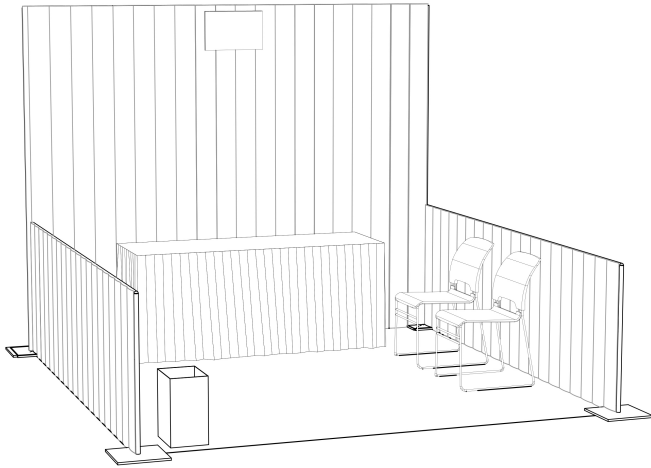

Booth package

10' x 10' Exhibit Package

Package Includes:

- (1) 6'L x 30"H Draped Table
- (2) Limerick® Chairs by Herman Miller
- (1) 10' x 10' Gray Carpet
- (1) Corrugated Wastebasket
- (1) 11"h x 17"w ID Sign
- (1) 5 Amp Electrical Outlet

10' x 20' Exhibit Package

Package Includes:

- (2) 6'L x 30"H Draped Table
- (4) Limerick® Chairs by Herman Miller
- (1) 10' x 20' Gray Carpet
- (1) Corrugated Wastebasket
- (1) 11"h x 17"w ID Sign
- (1) 5 Amp Electrical Outlet