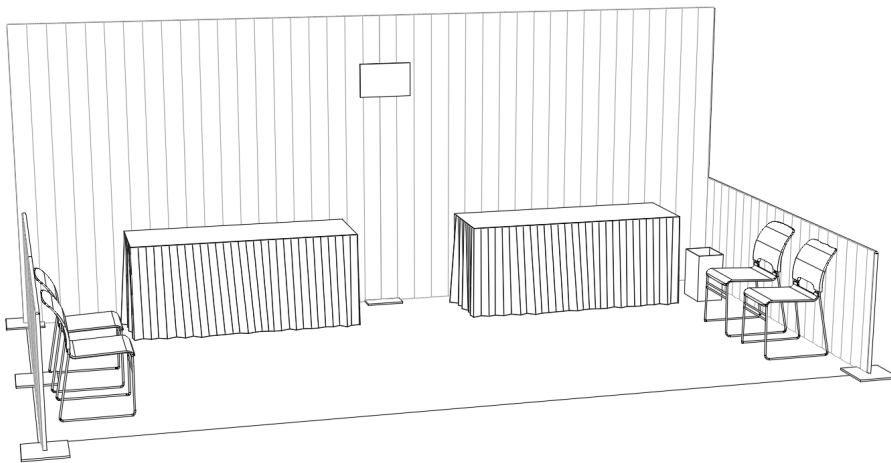

Booth package

10' x 10' Exhibit Package

Package Includes:

- (1) 6'L x 30"H Draped Table
- (2) Limerick® Chairs by Herman Miller
- (1) 10' x 10' Gray Carpet
- (1) Corrugated Wastebasket
- (1) 11"h x 17"w ID Sign
- (1) 5 Amp Electrical Outlet

10' x 20' Exhibit Package

Package Includes:

- (2) 6'L x 30"H Draped Table
- (4) Limerick® Chairs by Herman Miller
- (1) 10' x 20' Gray Carpet
- (1) Corrugated Wastebasket
- (1) 11"h x 17"w ID Sign
- (1) 5 Amp Electrical Outlet