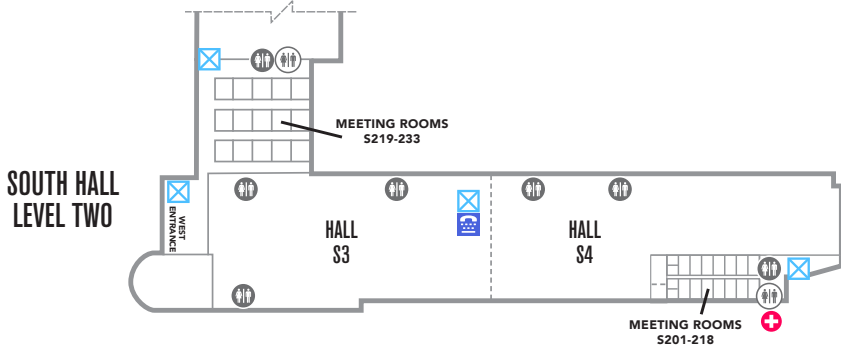

## NORTH, CENTRAL AND SOUTH HALLS

### ADA ACCESSIBILITY MAP

- EMERGENCY PHONES
- LVCVA SECURITY
- VAN ACCESSIBLE
- TAXI STAND
- RAMP
- FIRST-AID STATION
- ACCESSIBLE PARKING
- RIDESHARE
- RESTROOMS
- TDDs AVAILABLE
- AUTOMATIC DOOR
- ELEVATORS
- FAMILY RESTROOMS
- TELEPHONES (VOLUME CONTROL)
- LOWER LEVEL TO RESTROOMS, PHONES, FOOD STAND
- LOWER LEVEL ACCESS TO ELEVATOR
- ESCALATORS
- MOTHER'S ROOM

# LAS VEGAS CONVENTION CENTER WEST HALL

MAP IS NOT TO SCALE