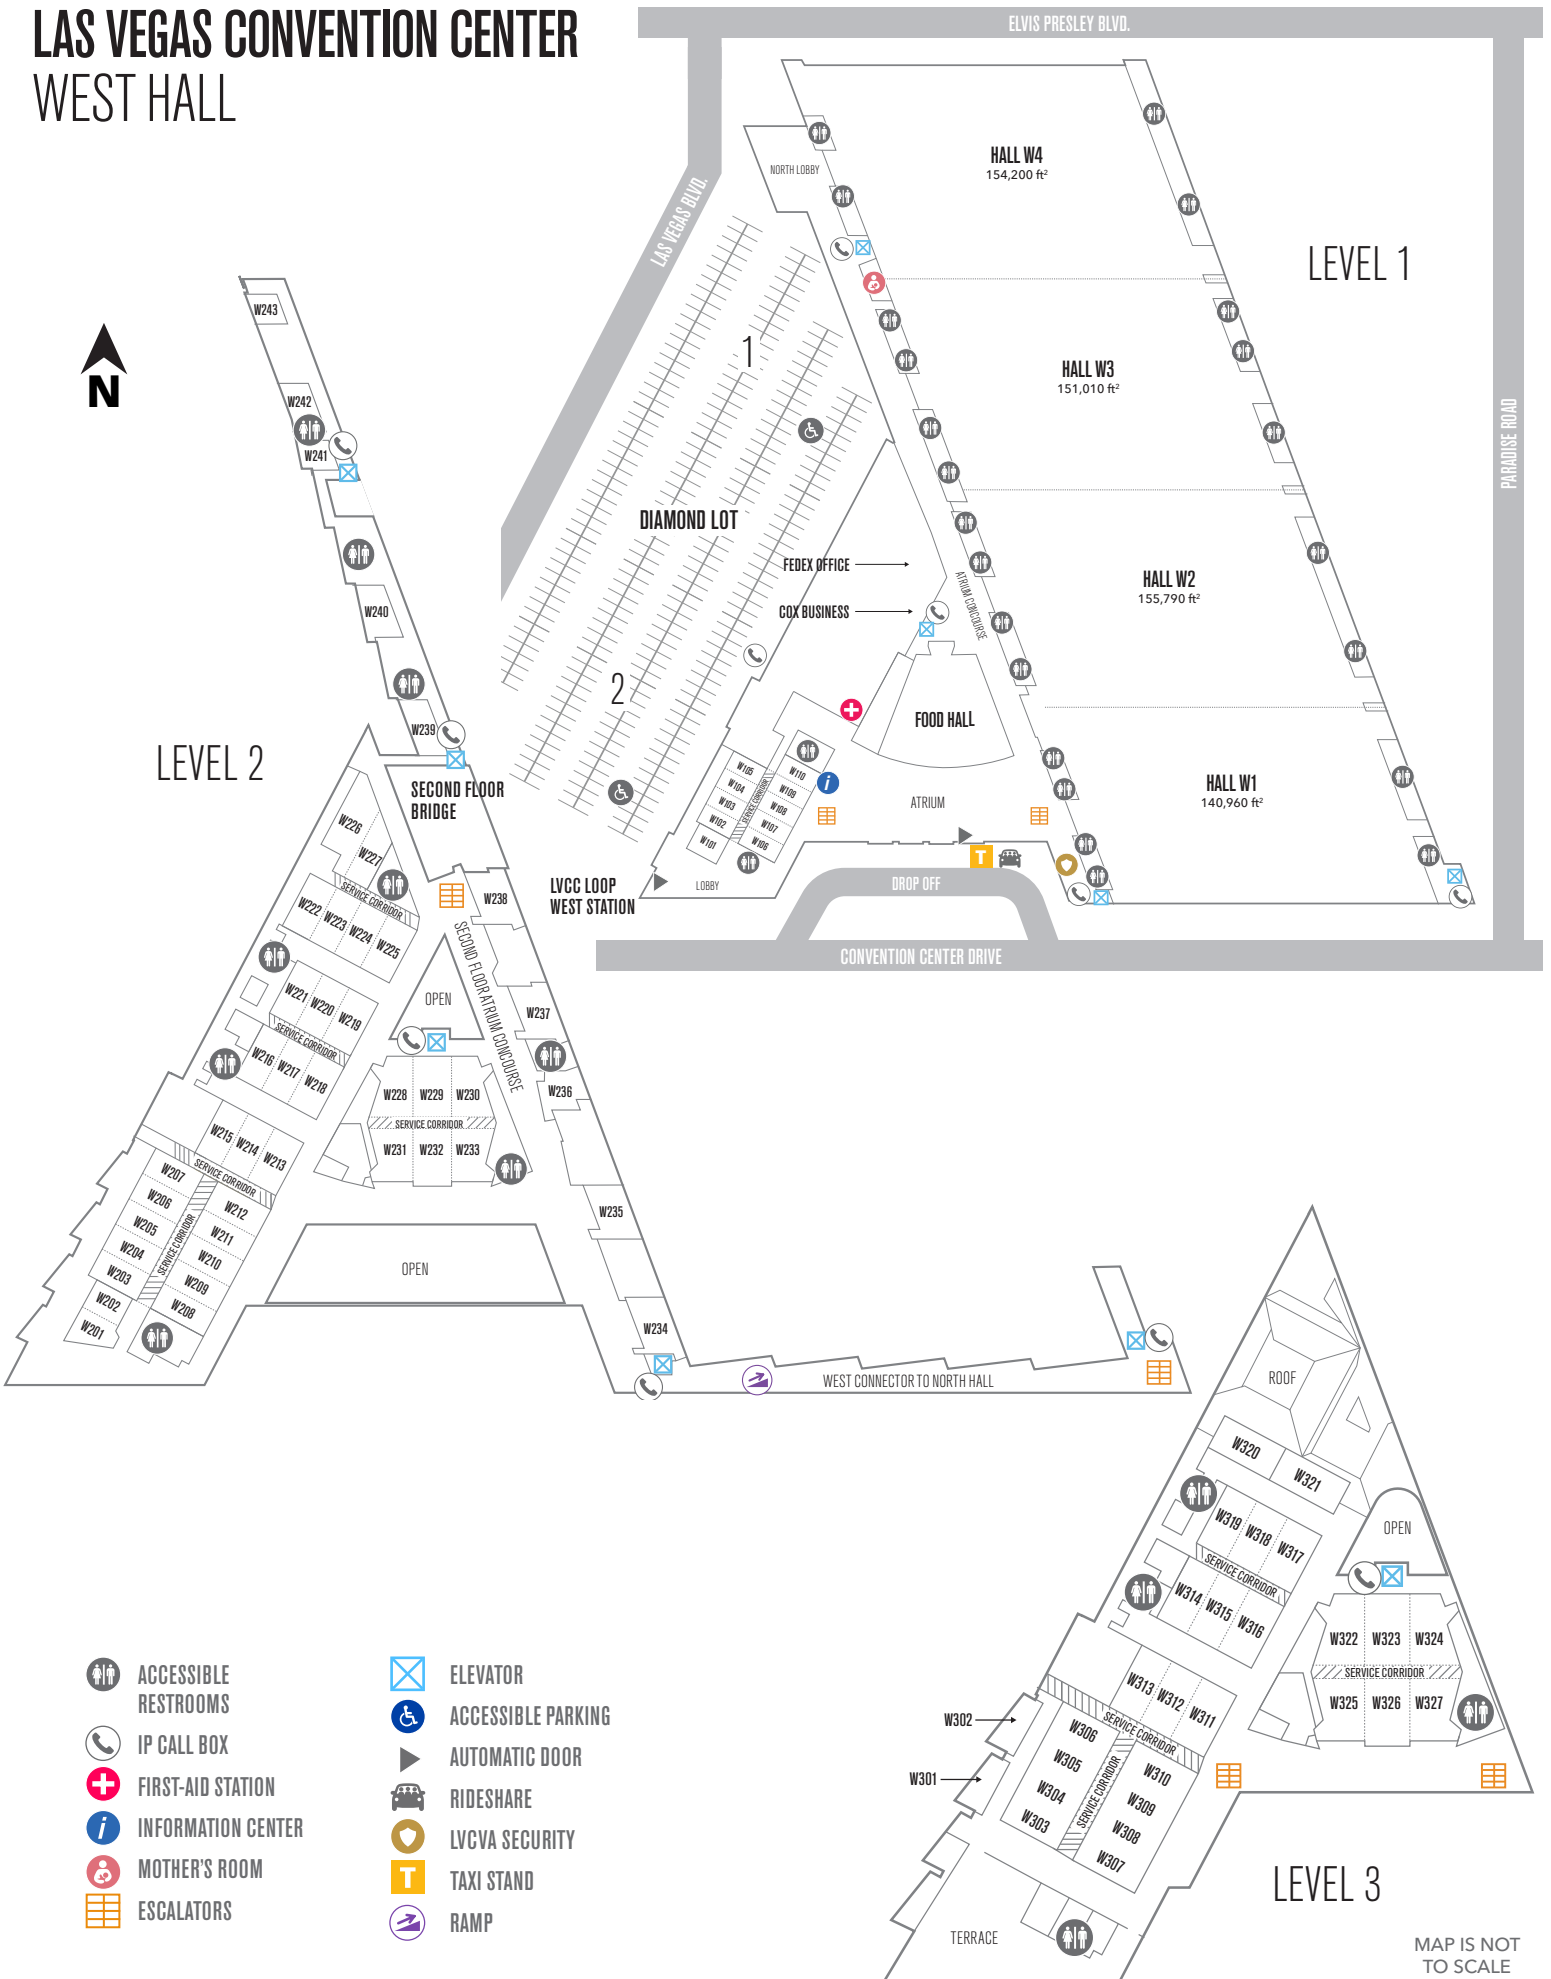

# LAS VEGAS CONVENTION CENTER

## NORTH, CENTRAL AND SOUTH HALLS

### ADA ACCESSIBILITY MAP

- EMERGENCY PHONES
- LVCVA SECURITY
- VAN ACCESSIBLE
- TAXI STAND
- RAMP
- FIRST-AID STATION
- ACCESSIBLE PARKING
- RIDESHARE
- RESTROOMS
- TDDs AVAILABLE
- AUTOMATIC DOOR
- ELEVATORS
- FAMILY RESTROOMS
- TELEPHONES (VOLUME CONTROL)
- LOWER LEVEL TO RESTROOMS, PHONES, FOOD STAND
- LOWER LEVEL ACCESS TO ELEVATOR
- ESCALATORS
- MOTHER'S ROOM

# LAS VEGAS CONVENTION CENTER WEST HALL

MAP IS NOT TO SCALE