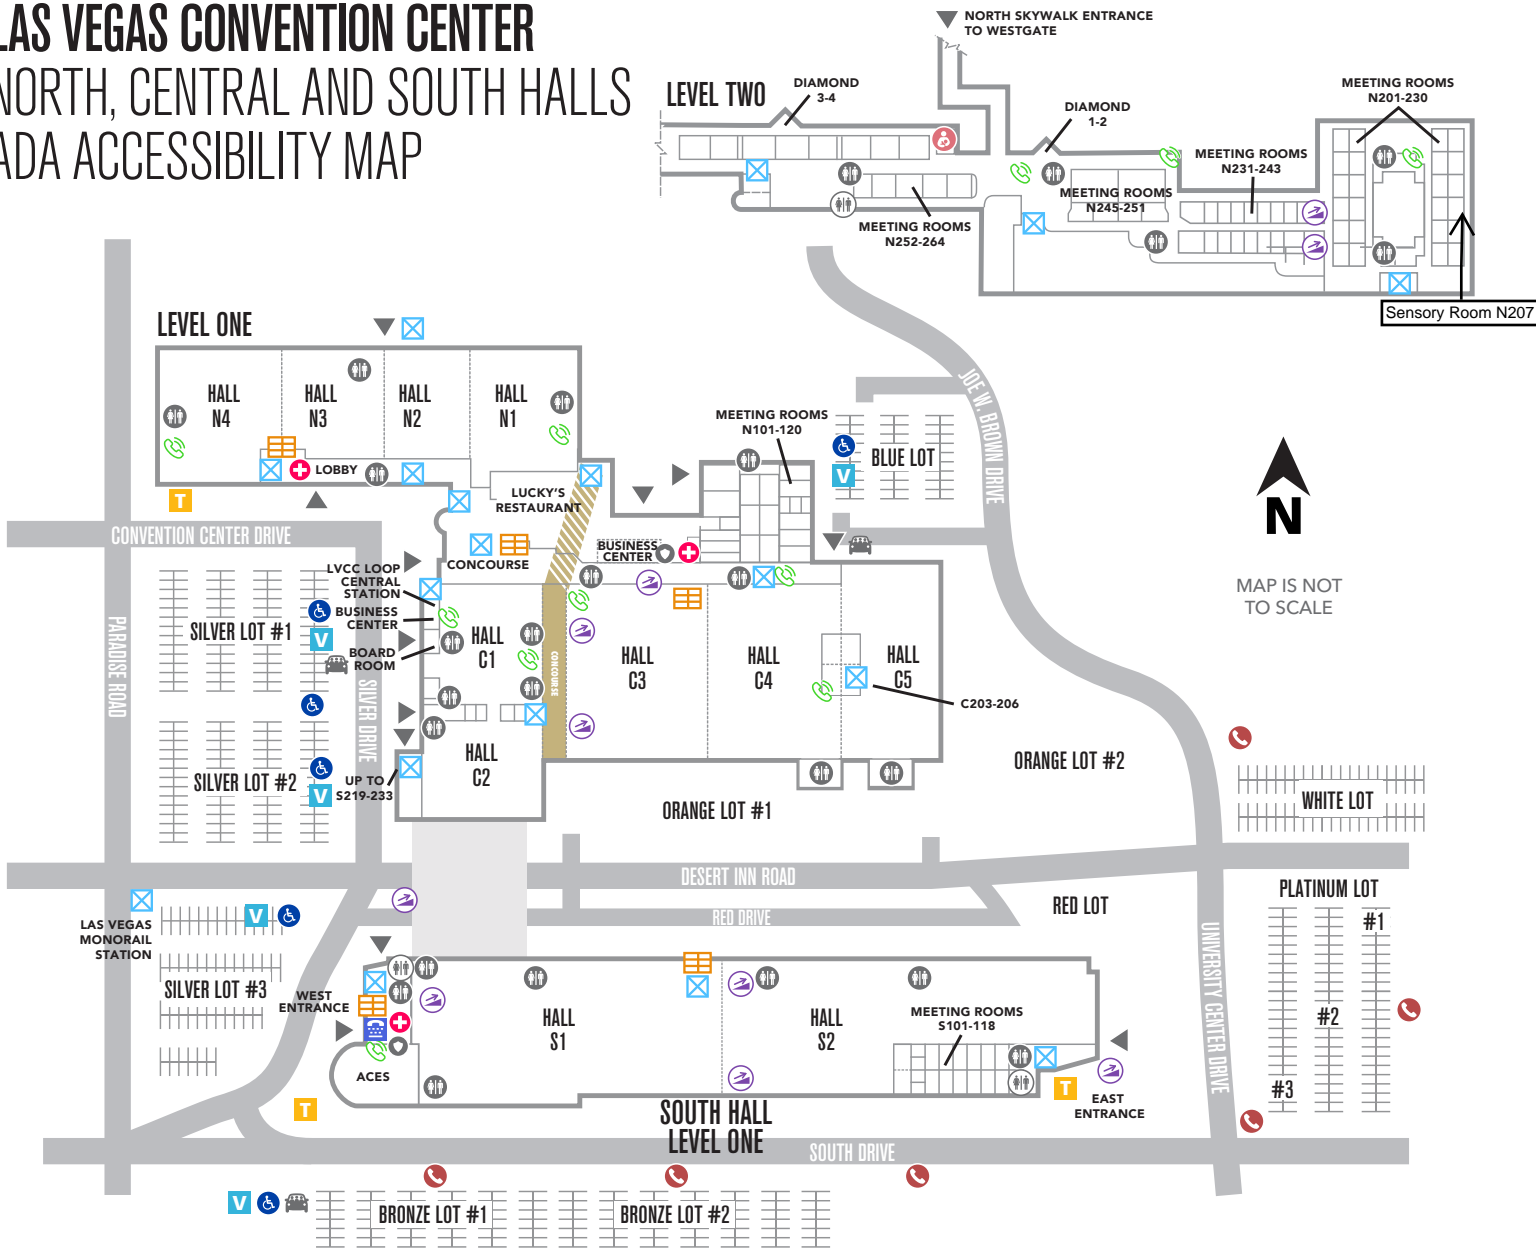

# LAS VEGAS CONVENTION CENTER

## NORTH, CENTRAL AND SOUTH HALLS

### ADA ACCESSIBILITY MAP

- EMERGENCY PHONES
- LVCVA SECURITY
- VAN ACCESSIBLE
- TAXI STAND
- RAMP
- FIRST-AID STATION
- ACCESSIBLE PARKING
- RIDESHARE
- RESTROOMS
- TDDs AVAILABLE
- AUTOMATIC DOOR
- ELEVATORS
- FAMILY RESTROOMS
- TELEPHONES (VOLUME CONTROL)
- LOWER LEVEL TO RESTROOMS, PHONES, FOOD STAND
- LOWER LEVEL ACCESS TO ELEVATOR
- ESCALATORS
- MOTHER'S ROOM

# LAS VEGAS CONVENTION CENTER WEST HALL

MAP IS NOT TO SCALE